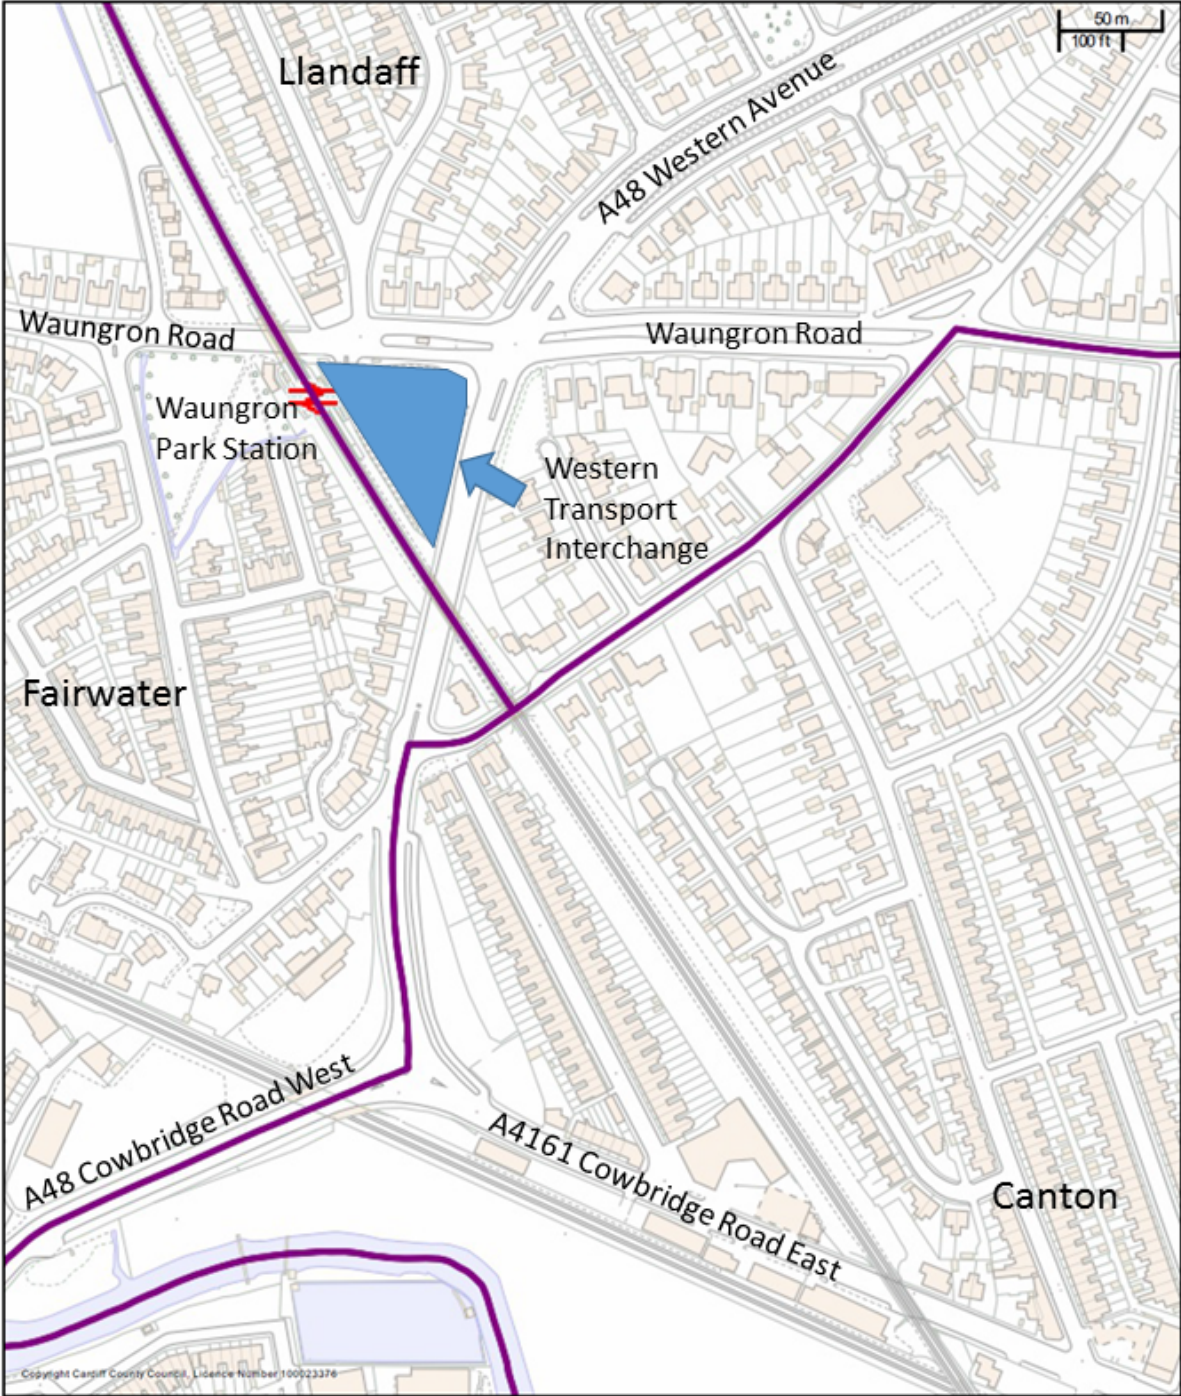

Location Plan of the Western Transport Interchange

CHIEF EXECUTIVE
Paul Orders
County Hall
Atlantic Wharf
Cardiff CF10 4UW
Tel: 029 20672000

City of Cardiff Council
Cyngor Dinas Caerdydd

CARDIFF
CAERDYDD

Western Transport Interchange

Scale: 1:3000
Date: 24/10/2016
Coordinates:
© Crown copyright and database rights (2014).
This copy is produced specifically to supply County Council information NO
further copies may be made.
Ordnance Survey 100023376 (2014).